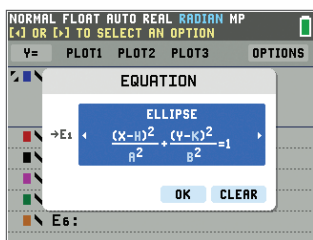

The intuitive icon-based navigation puts the most popular math tools front and center. Quickly access all the core tools including the Function Editor, Numeric Solver, Finance App and more.

» New Points of Interest Trace

Easily see points of interest on functions while you trace.

» Streamlined calculation of intersection

Jump straight to the intersection of two functions.

» Redesigned Lines and Conics App

Explore relationships across multiple conics in an instant.