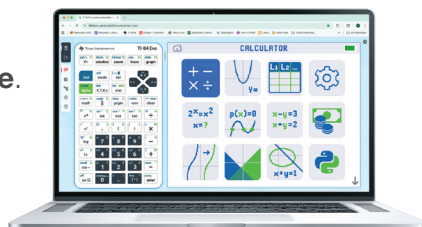

The intuitive icon-based navigation puts the most popular math tools front and center. Quickly access all the core tools including the Function Editor, Numeric Solver, Finance App and more.

» New Points of Interest Trace

Easily see points of interest on functions while you trace.

» Streamlined calculation of intersection

Jump straight to the intersection of two functions.

» Redesigned Lines and Conics App

Explore relationships across multiple conics in an instant.

» Smart math templates to guide exploration

Plug-and-play math templates connect math concepts.

» Built-in help bar and context hints

Yellow text and context hints guide next steps and deeper exploration.

Get the TI-84 Evo + online calculator bundle

Every TI-84 Evo comes with a **4-year online calculator license**. For schools and districts, the Teacher Pack (10 calculators) includes **50 student licenses**.