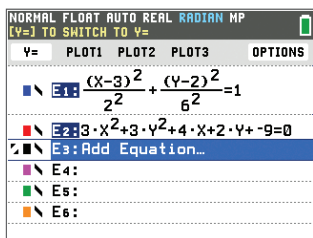

Easily see points of interest on functions while you trace.

» Streamlined calculation of intersection

Jump straight to the intersection of two functions.

» Redesigned Lines and Conics App

Explore relationships across multiple conics in an instant.

» Smart math templates to guide exploration

Plug-and-play math templates connect math concepts.

» Built-in help bar and context hints

Yellow text and context hints guide next steps and deeper exploration.