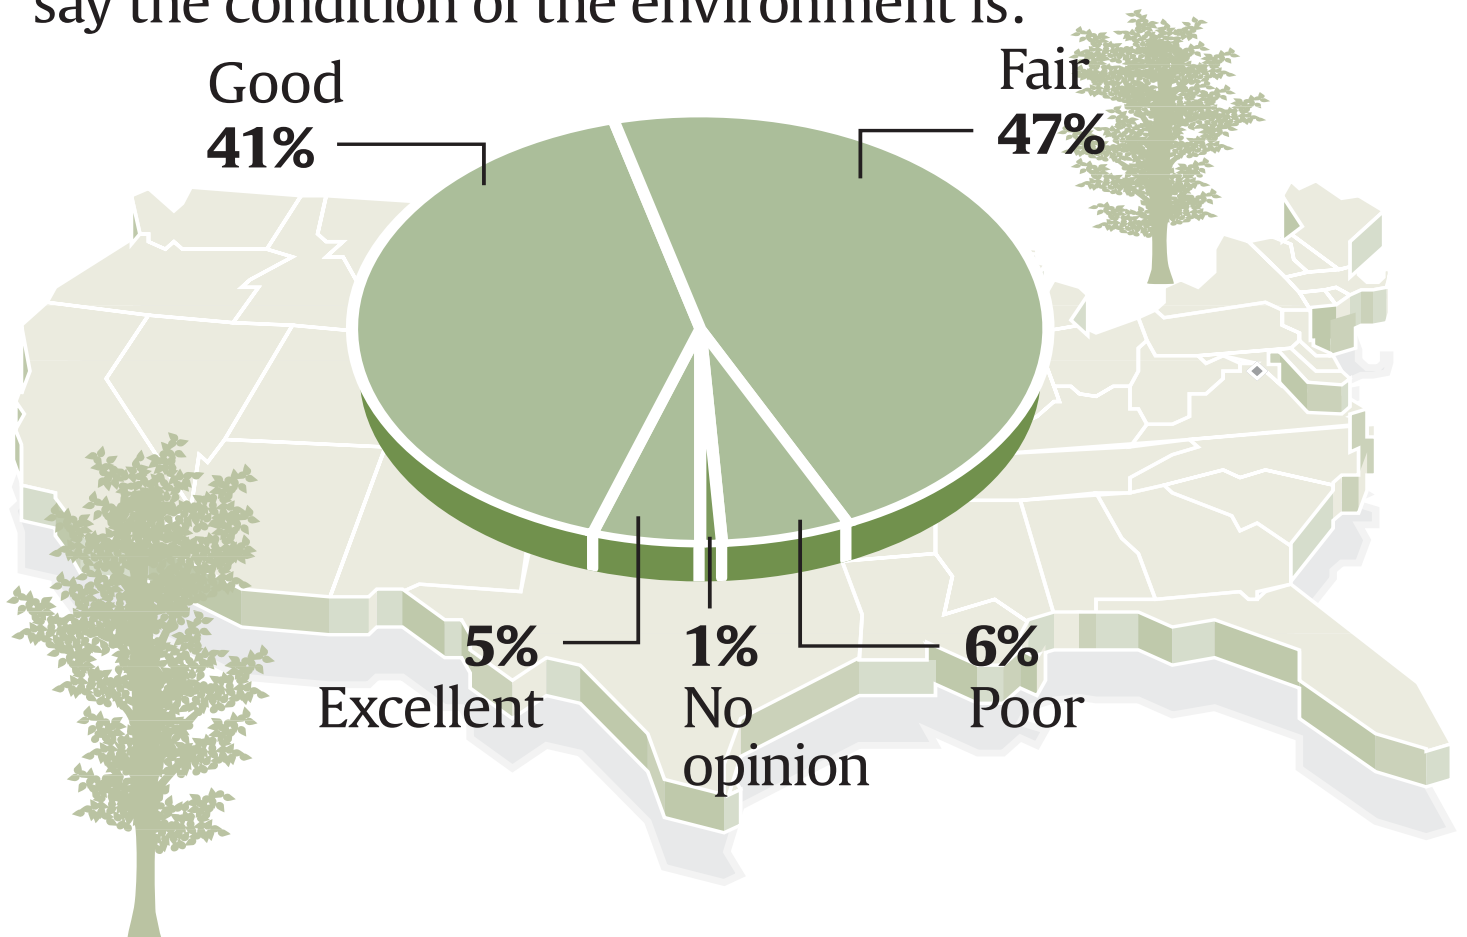

USA TODAY Snapshots®

Good-to-fair environment declining

A majority of poll respondents (57%) say the USA's environment is getting worse. But respondents also say the condition of the environment is:

Source: Gallup Poll of 1,060 adults March 5-7.
Margin of error: ± 3 percentage points.

By William Risser and Keith Simmons, USA TODAY